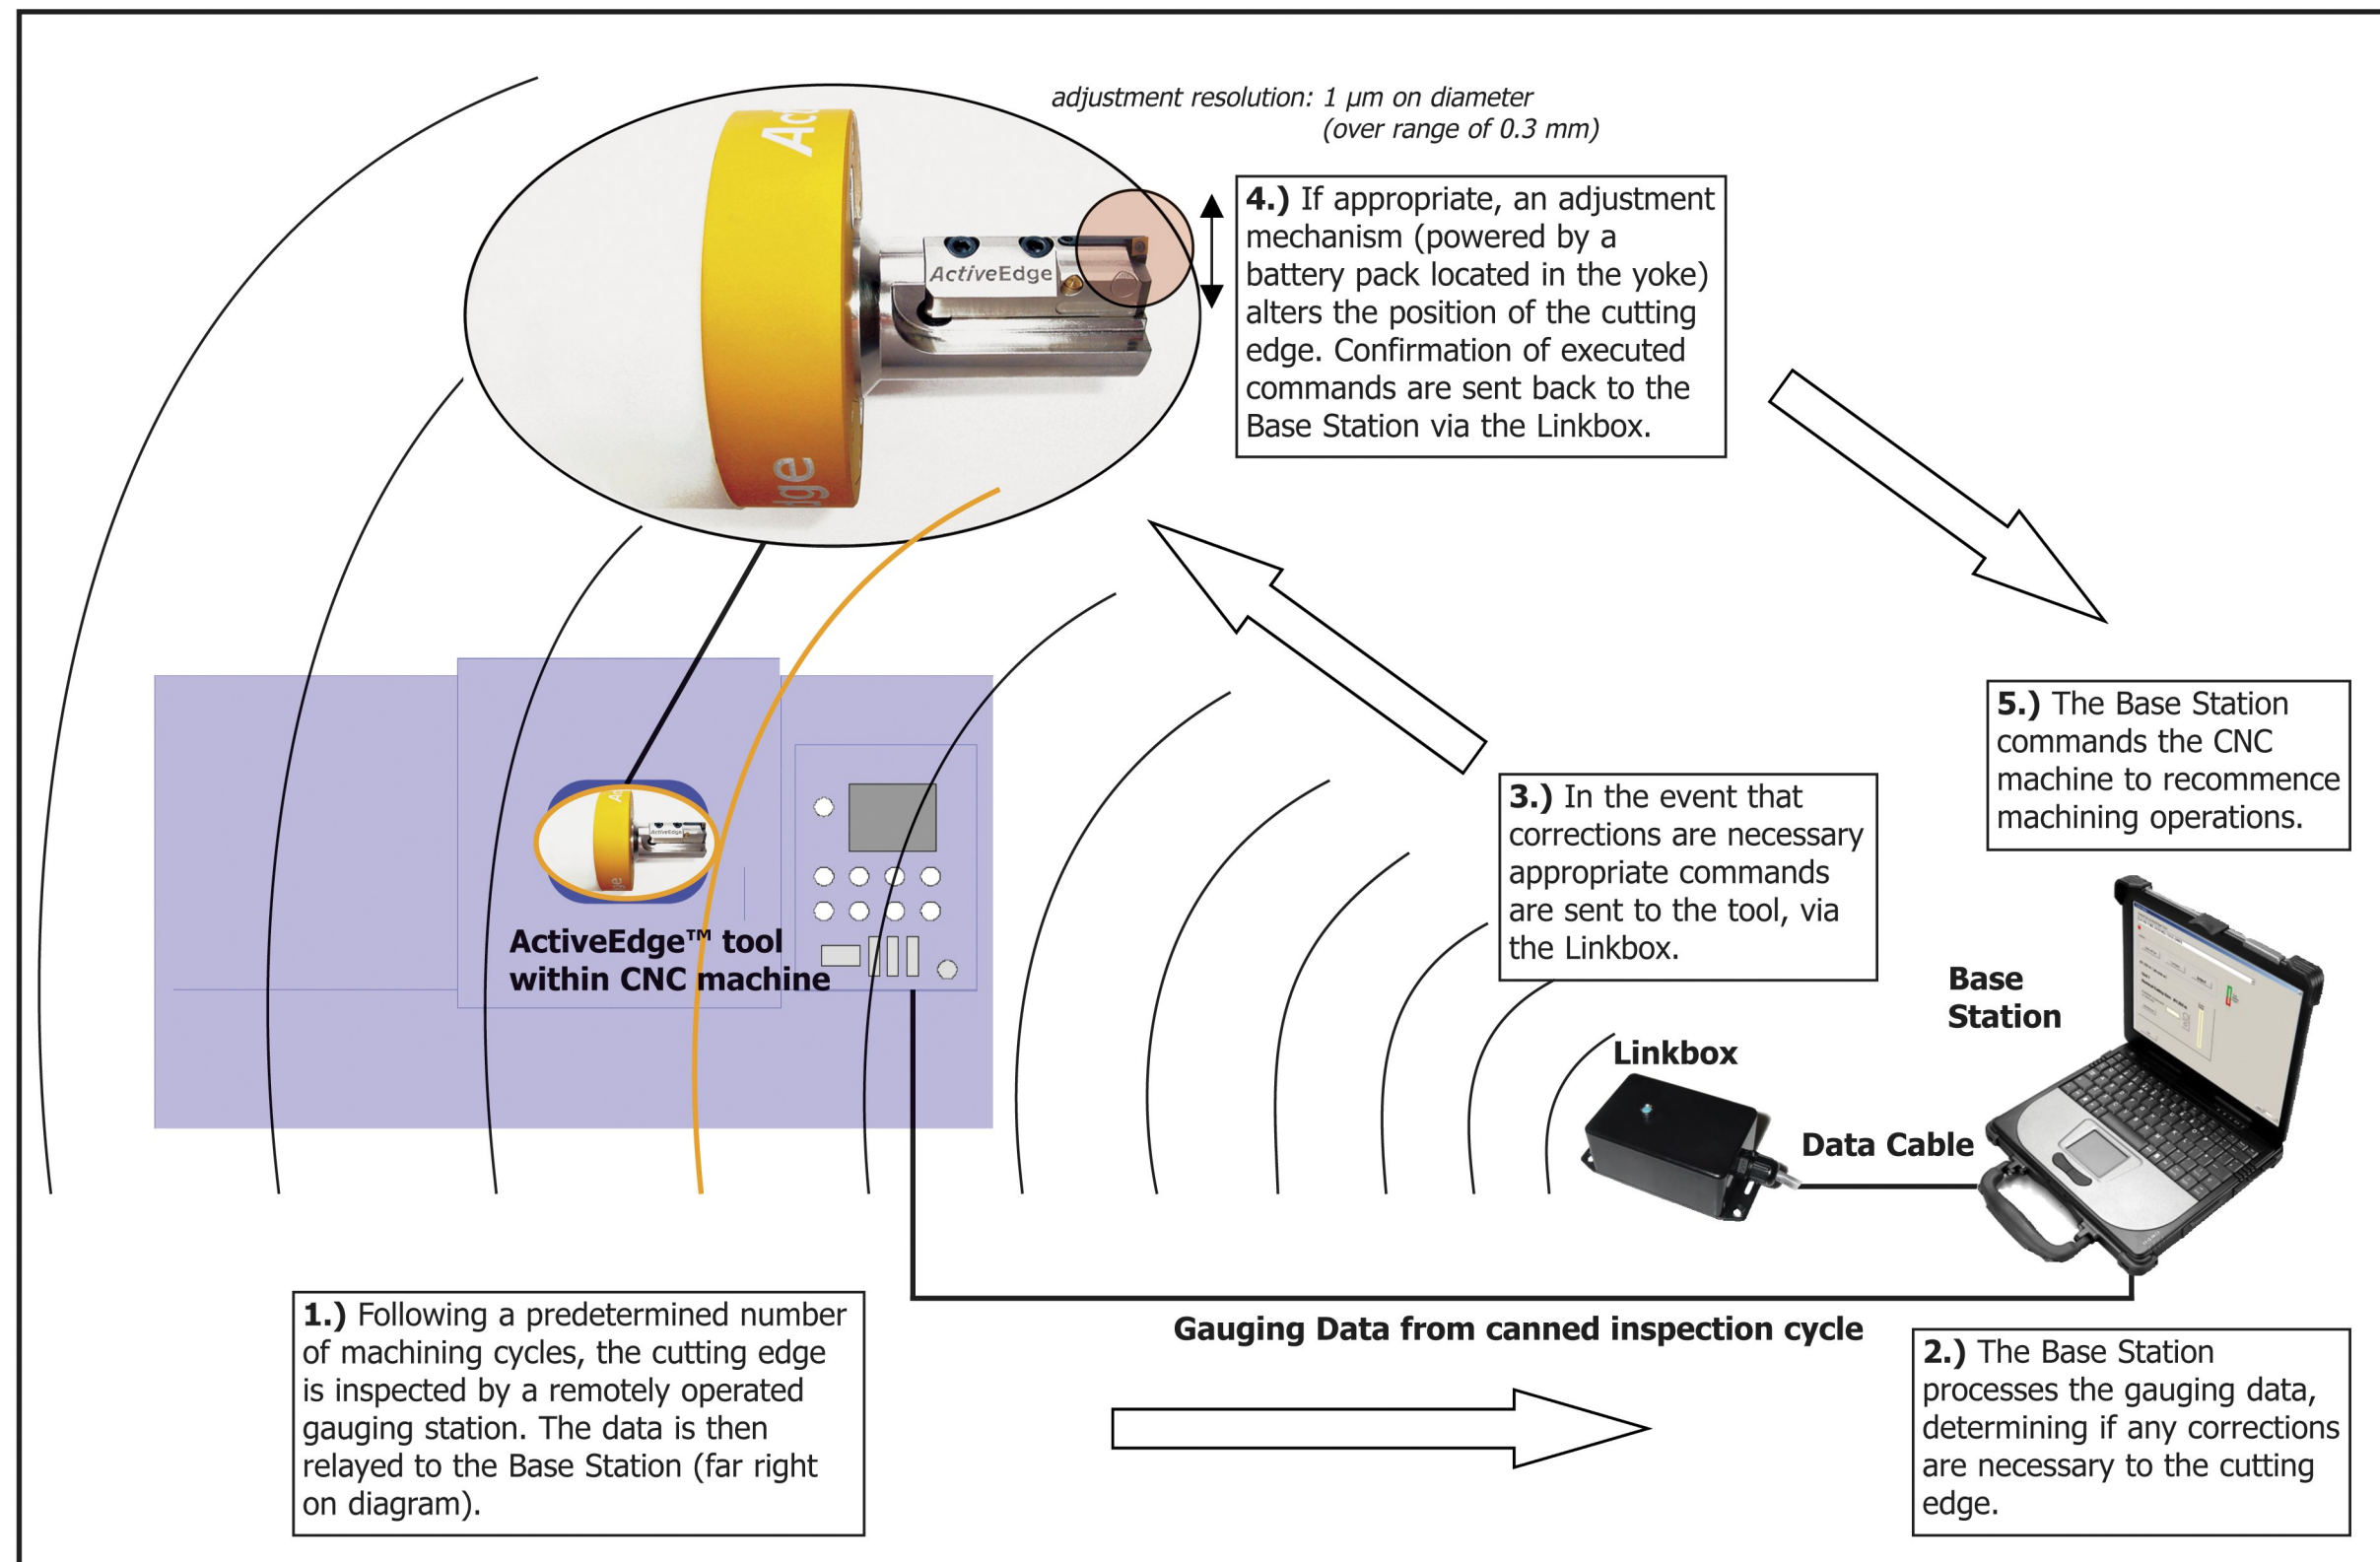

Active Edge™

"Sub-micron positive adjustment - remotely"